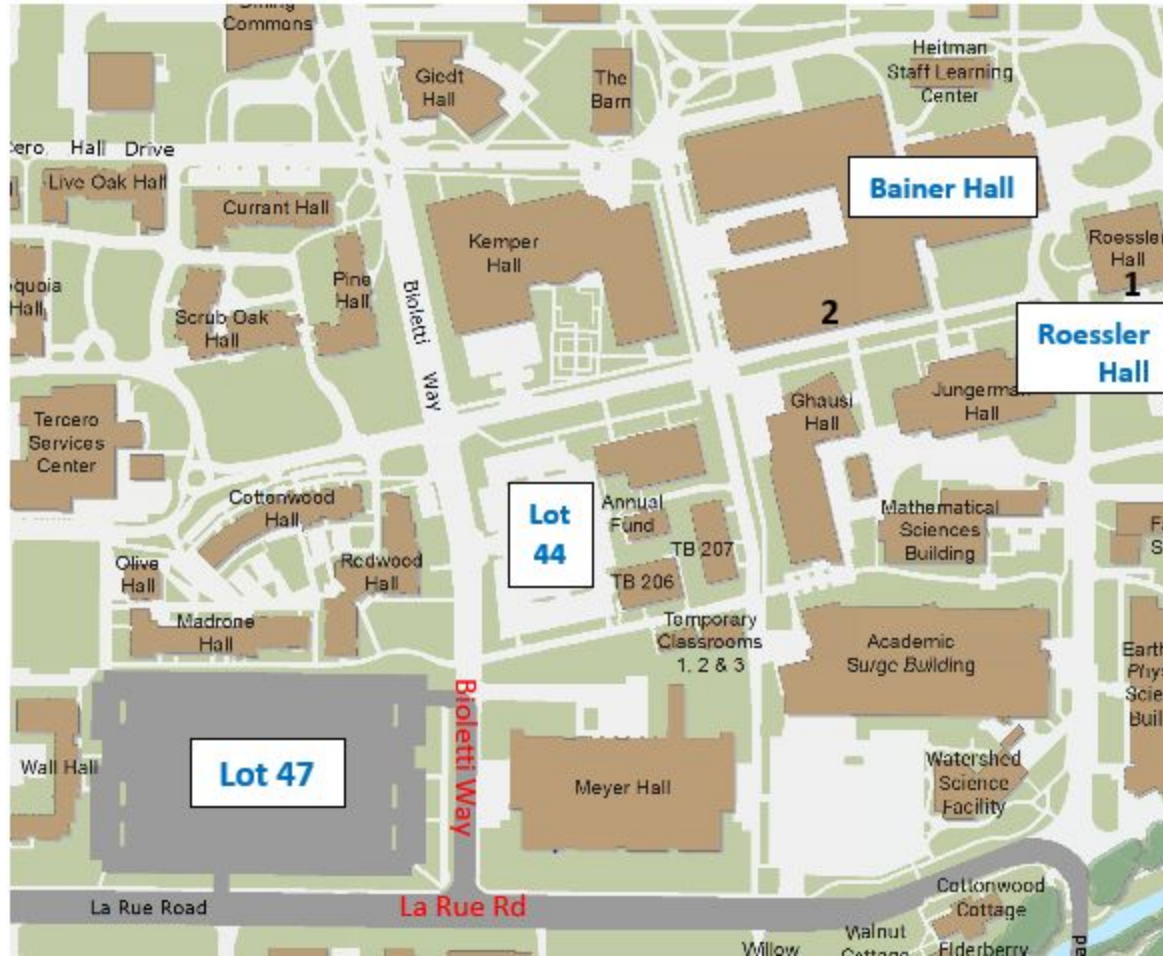

ADDRESSES

For all UC Davis Campus Locations: <https://campusmap.ucdavis.edu/>

| Location Name | Event Time | Address |
|---|---------------------------------------|---|
| Parking Lot 47, UC Davis | Friday/Saturday | Intersection of La Rue and Bioletti Way, Davis, CA Parking free Sat through Monday. \$10 visitor permit required Friday |
| UC Renewable Energy Anaerobic Digesters (READ) Facility | Friday 2:00-3:00 PM | 28068 Co Rd 98, Davis, CA 95616 Park outside the digester gate and walk into the facility |
| RMI South | Friday 3:30-4:30 PM | Hilgard Ln, Davis, CA 95616 Park in Visitor parking lot 2 |
| Memorial Union, UC Davis | Friday 5:00-7:00 PM | End of Howard Way, Davis, CA 95616 Park in Quad Parking Structure |
| 3rd and U Cafe | Friday 7:00-8:00 PM | 223 3rd St, Davis, CA 95616 |
| Parking Lot 44, UC Davis | Saturday | Intersection of Bioletti and Bainer Hall Dr, Davis, CA Parking free Saturday through Monday. |
| Bainer 1330, UC Davis | Friday Afternoon, Saturday Morning | Park in Lot 47 or 47 near La Rue and Bioletti, Davis, CA https://goo.gl/maps/LzacJr7boEfzE34u7 |
| Roessler 55, UC Davis | Saturday Morning | Park in Lot 44 or 47 near La Rue and Bioletti, Davis, CA https://goo.gl/maps/uN8fmMnzFUxXR6xA9 |

Bainer Hall, Roessler Hall, Parking Lots 44 and 47

- 1 - Roessler 55 Entrance
- 2 - Bainer 1330 Entrance

Western Center for Agricultural Equipment

1 - Paulsen Room

2 - Far West Equipment Room