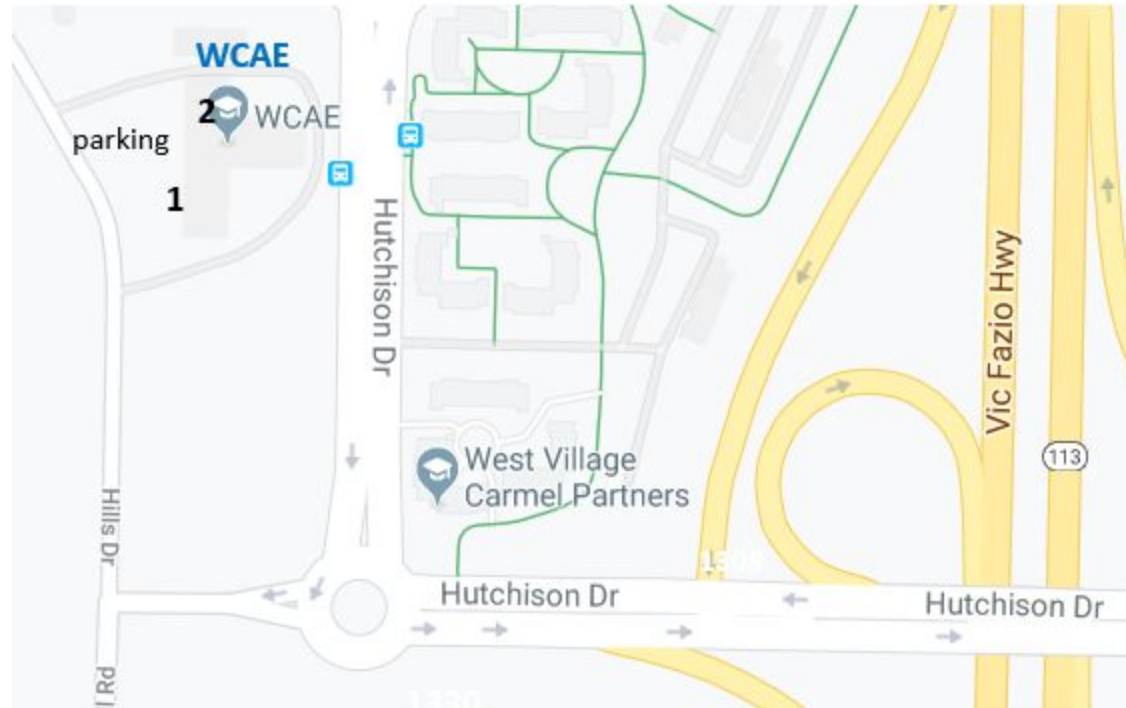

Western Center for Agricultural Equipment

1 - Paulsen Room

2 - Far West Equipment Room